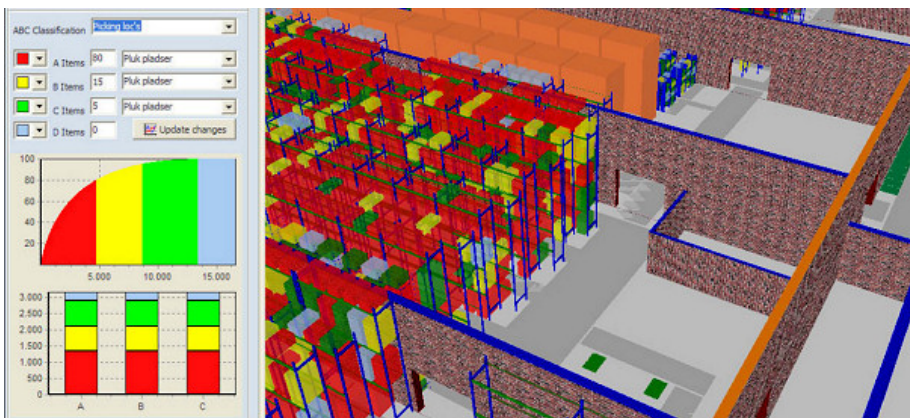

Warehouse Intelligence System - C-WIS

Warehouse Solutions

Please visit [www.constructor-storage.com](http://www.constructor-storage.com) for more references.

**C-WIS (Warehouse Intelligence System)** is a sophisticated logistics optimization system for stock keeping companies. C-WIS is an analysis tool with the purpose for continuous obtaining, operational improvements.