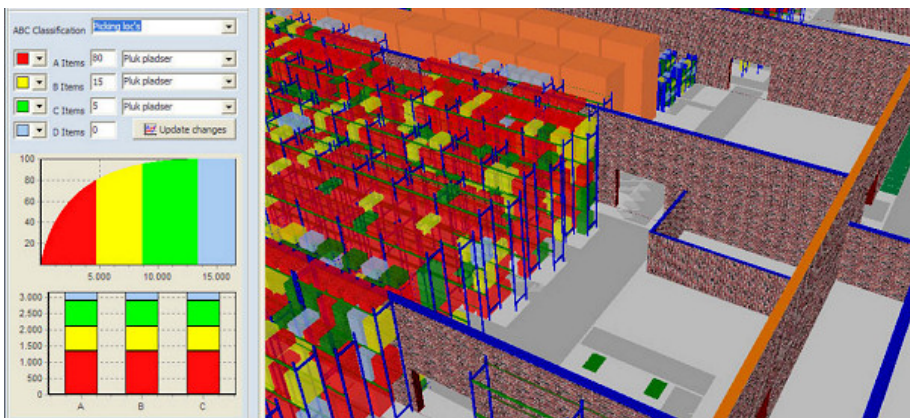

Warehouse Intelligence System - C-WIS

Warehouse Solutions

Please visit www.constructor-storage.com for more references.

C-WIS (Warehouse Intelligence System) is a sophisticated logistics optimization system for stock keeping companies. C-WIS is an analysis tool with the purpose for continuous obtaining, operational improvements.