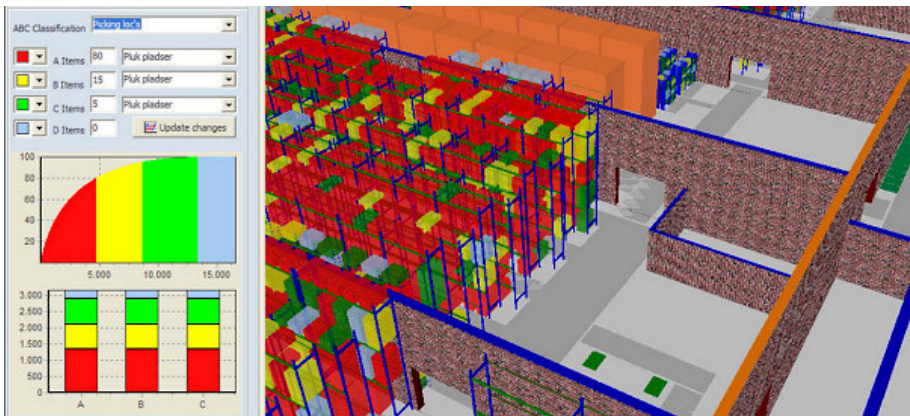

Warehouse Intelligence System - C-WIS

Warehouse Solutions

Please visit [www.constructor-storage.com](http://www.constructor-storage.com) for more references.

**C-WIS (Warehouse Intelligence System)** is a sophisticated logistics optimization system for stock keeping companies. C-WIS is an analysis tool with the purpose for continuous obtaining, operational improvements.